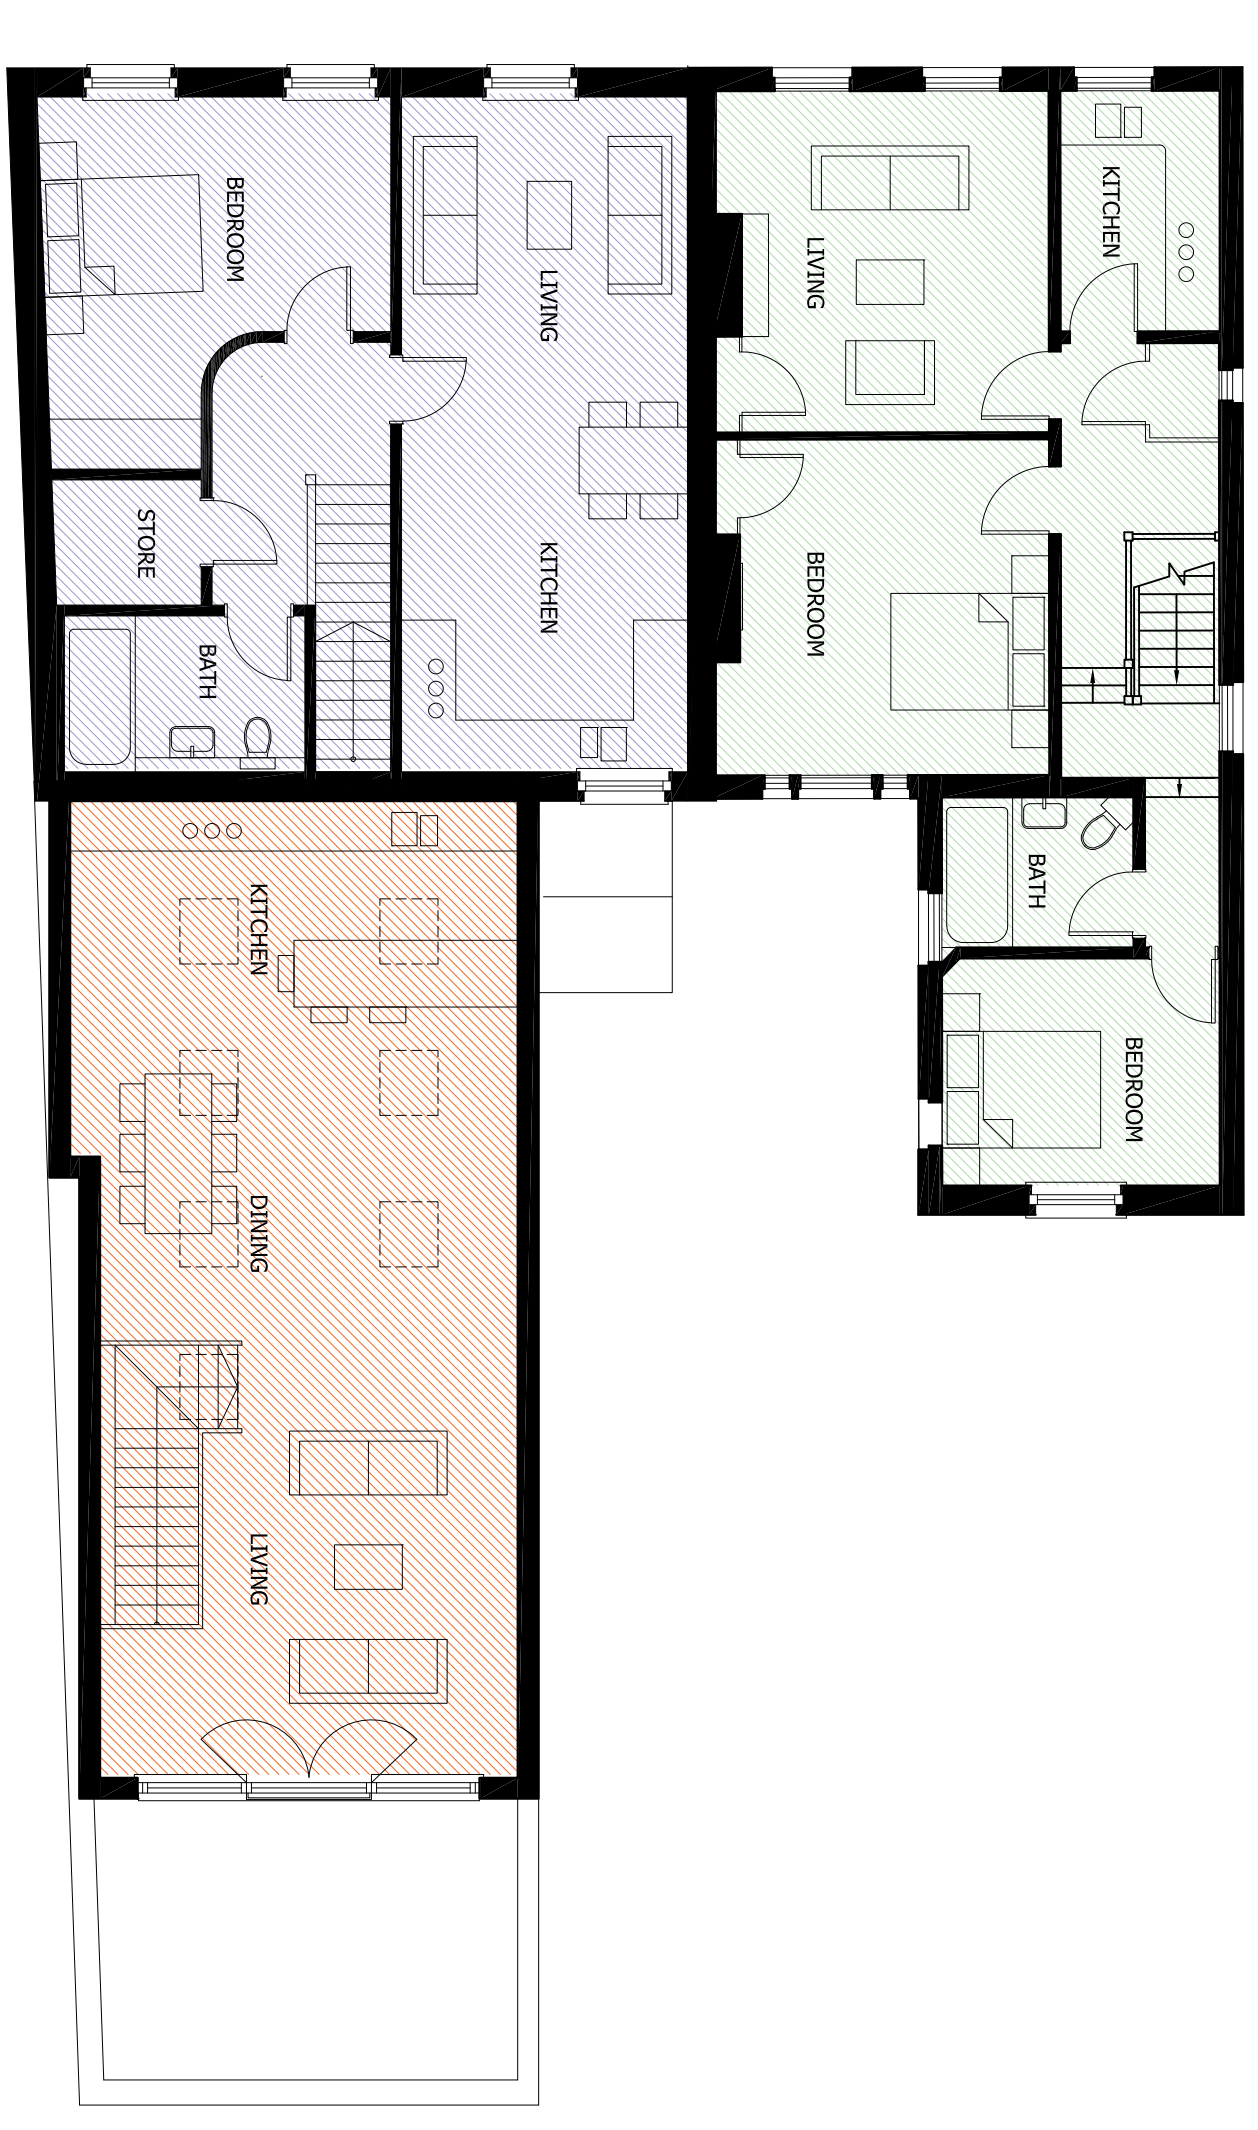

ACCOMMODATION SCHEDULE (approx. areas)	
	FLAT 1 - 75 sqm (2 STOREY)
	FLAT 2 - 63 sqm (1 STOREY)
	FLAT 3 - 65 sqm (2 STOREY)
	FLAT 4 - 51 sqm (1 STOREY)
	FLAT 5 - 105 sqm (1 STOREY)

SITE PLAN

FIRST FLOOR PLAN

GROUND FLOOR PLAN

THE OLD BANK - SOUTHMINSTER