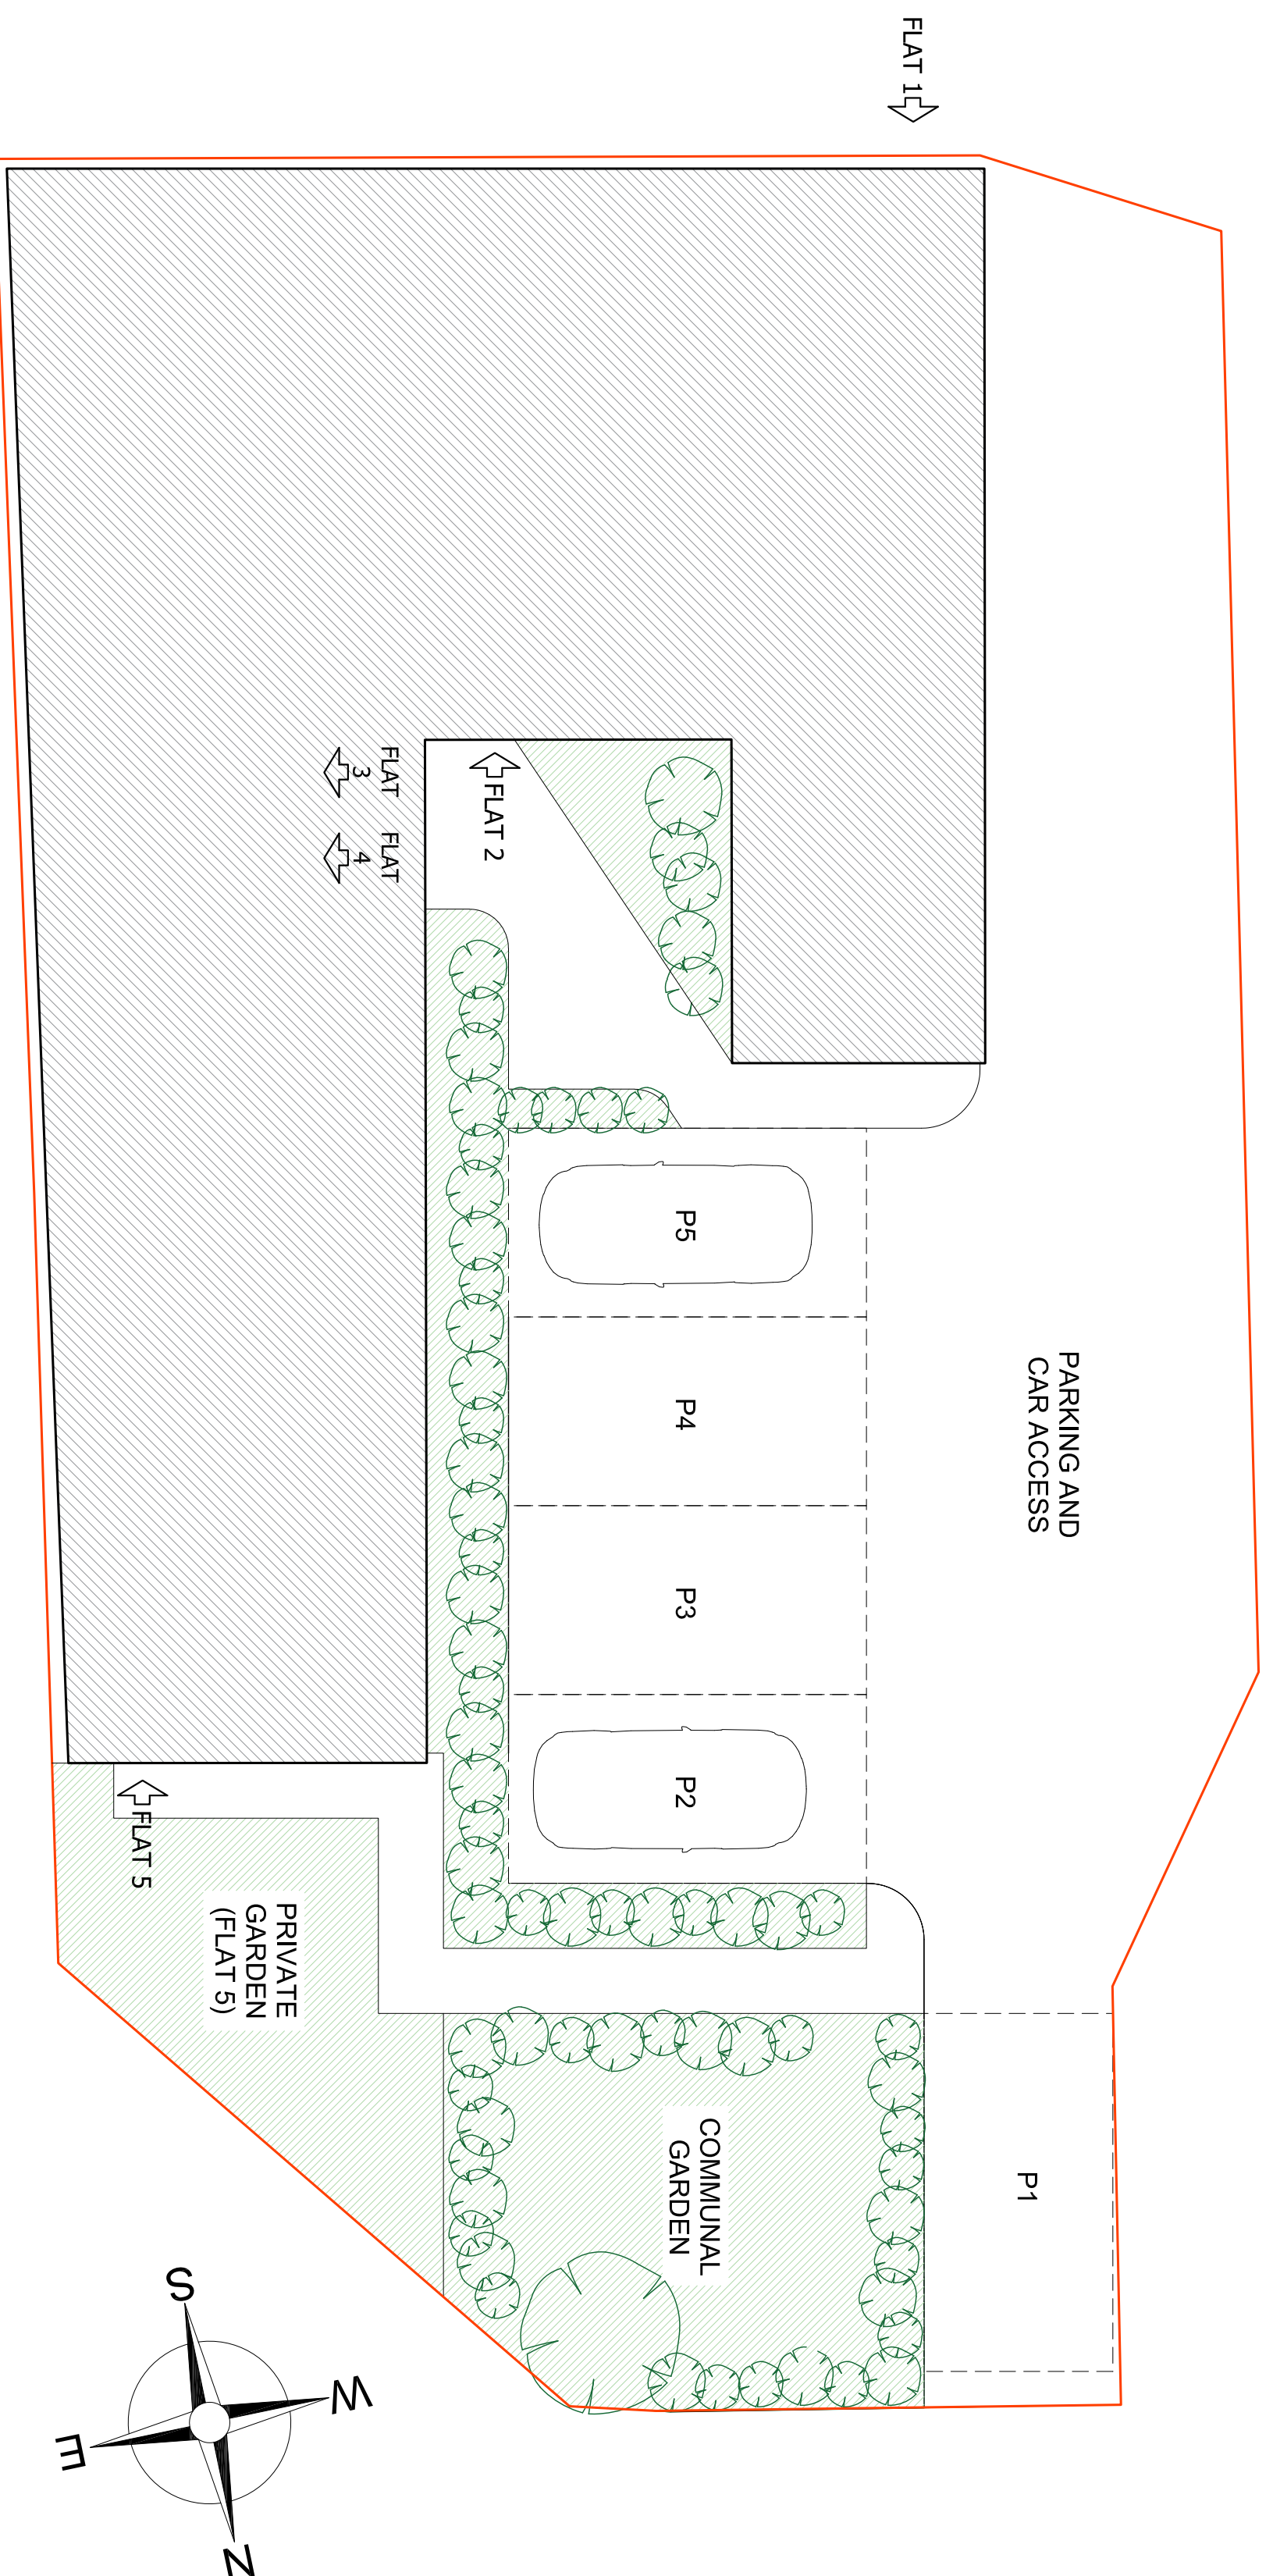

ACCOMMODATION SCHEDULE (approx. areas)	
	FLAT 1 - 75 sqm (2 STOREY)
	FLAT 2 - 63 sqm (1 STOREY)
	FLAT 3 - 65 sqm (2 STOREY)
	FLAT 4 - 51 sqm (1 STOREY)
	FLAT 5 - 105 sqm (1 STOREY)

SITE PLAN

FIRST FLOOR PLAN

GROUND FLOOR PLAN

THE OLD BANK - SOUTHMINSTER